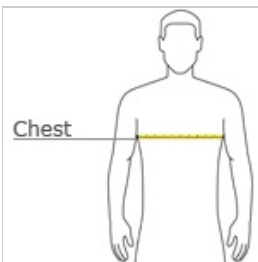

Young Mens Concert Fleece Crew DT820

Built for the performance called life.

- 7.8-ounce, 50/50 cotton/poly
- Tear-away tag

CARE INSTRUCTIONS

Machine wash cold. Tumble dry low. Cool iron if necessary.

Non-chlorine bleach.

front

back

HOW TO MEASURE

CHEST

With arms down at sides, measure around the upper body, under arms and over the fullest part of the chest.

SIZE CHART

	XS	S	M	L	XL	2XL	3XL	4XL
Chest	32-34	35-36	37-39	40-42	43-45	46-48	49-51	52-54