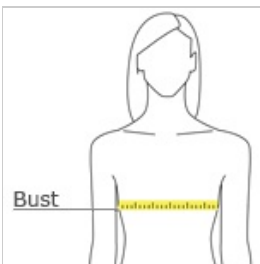

Juniors Concert Fleece Crew DT821

Look your best for any gig in this colorful crew.

- 7.8-ounce, 50/50 cotton/poly
- Tear-away tag
- Contrast black drawstring and hood lining

**

CARE INSTRUCTIONS

Machine wash cold. Tumble dry low. Cool iron if necessary. Non-chlorine bleach.

front

back

HOW TO MEASURE

BUST

With arms down at sides, measure around the upper body, under arms and around the fullest part of the bust.

SIZE CHART

	XS	S	M	L	XL	XXL	3XL	4XL
Size	0/1	3/5	7/9	11/13	15/17	19/21	21/23	23/25
Bust	30-31	32-33	34-35	36-37	38-40	41-43	44-46	47-49